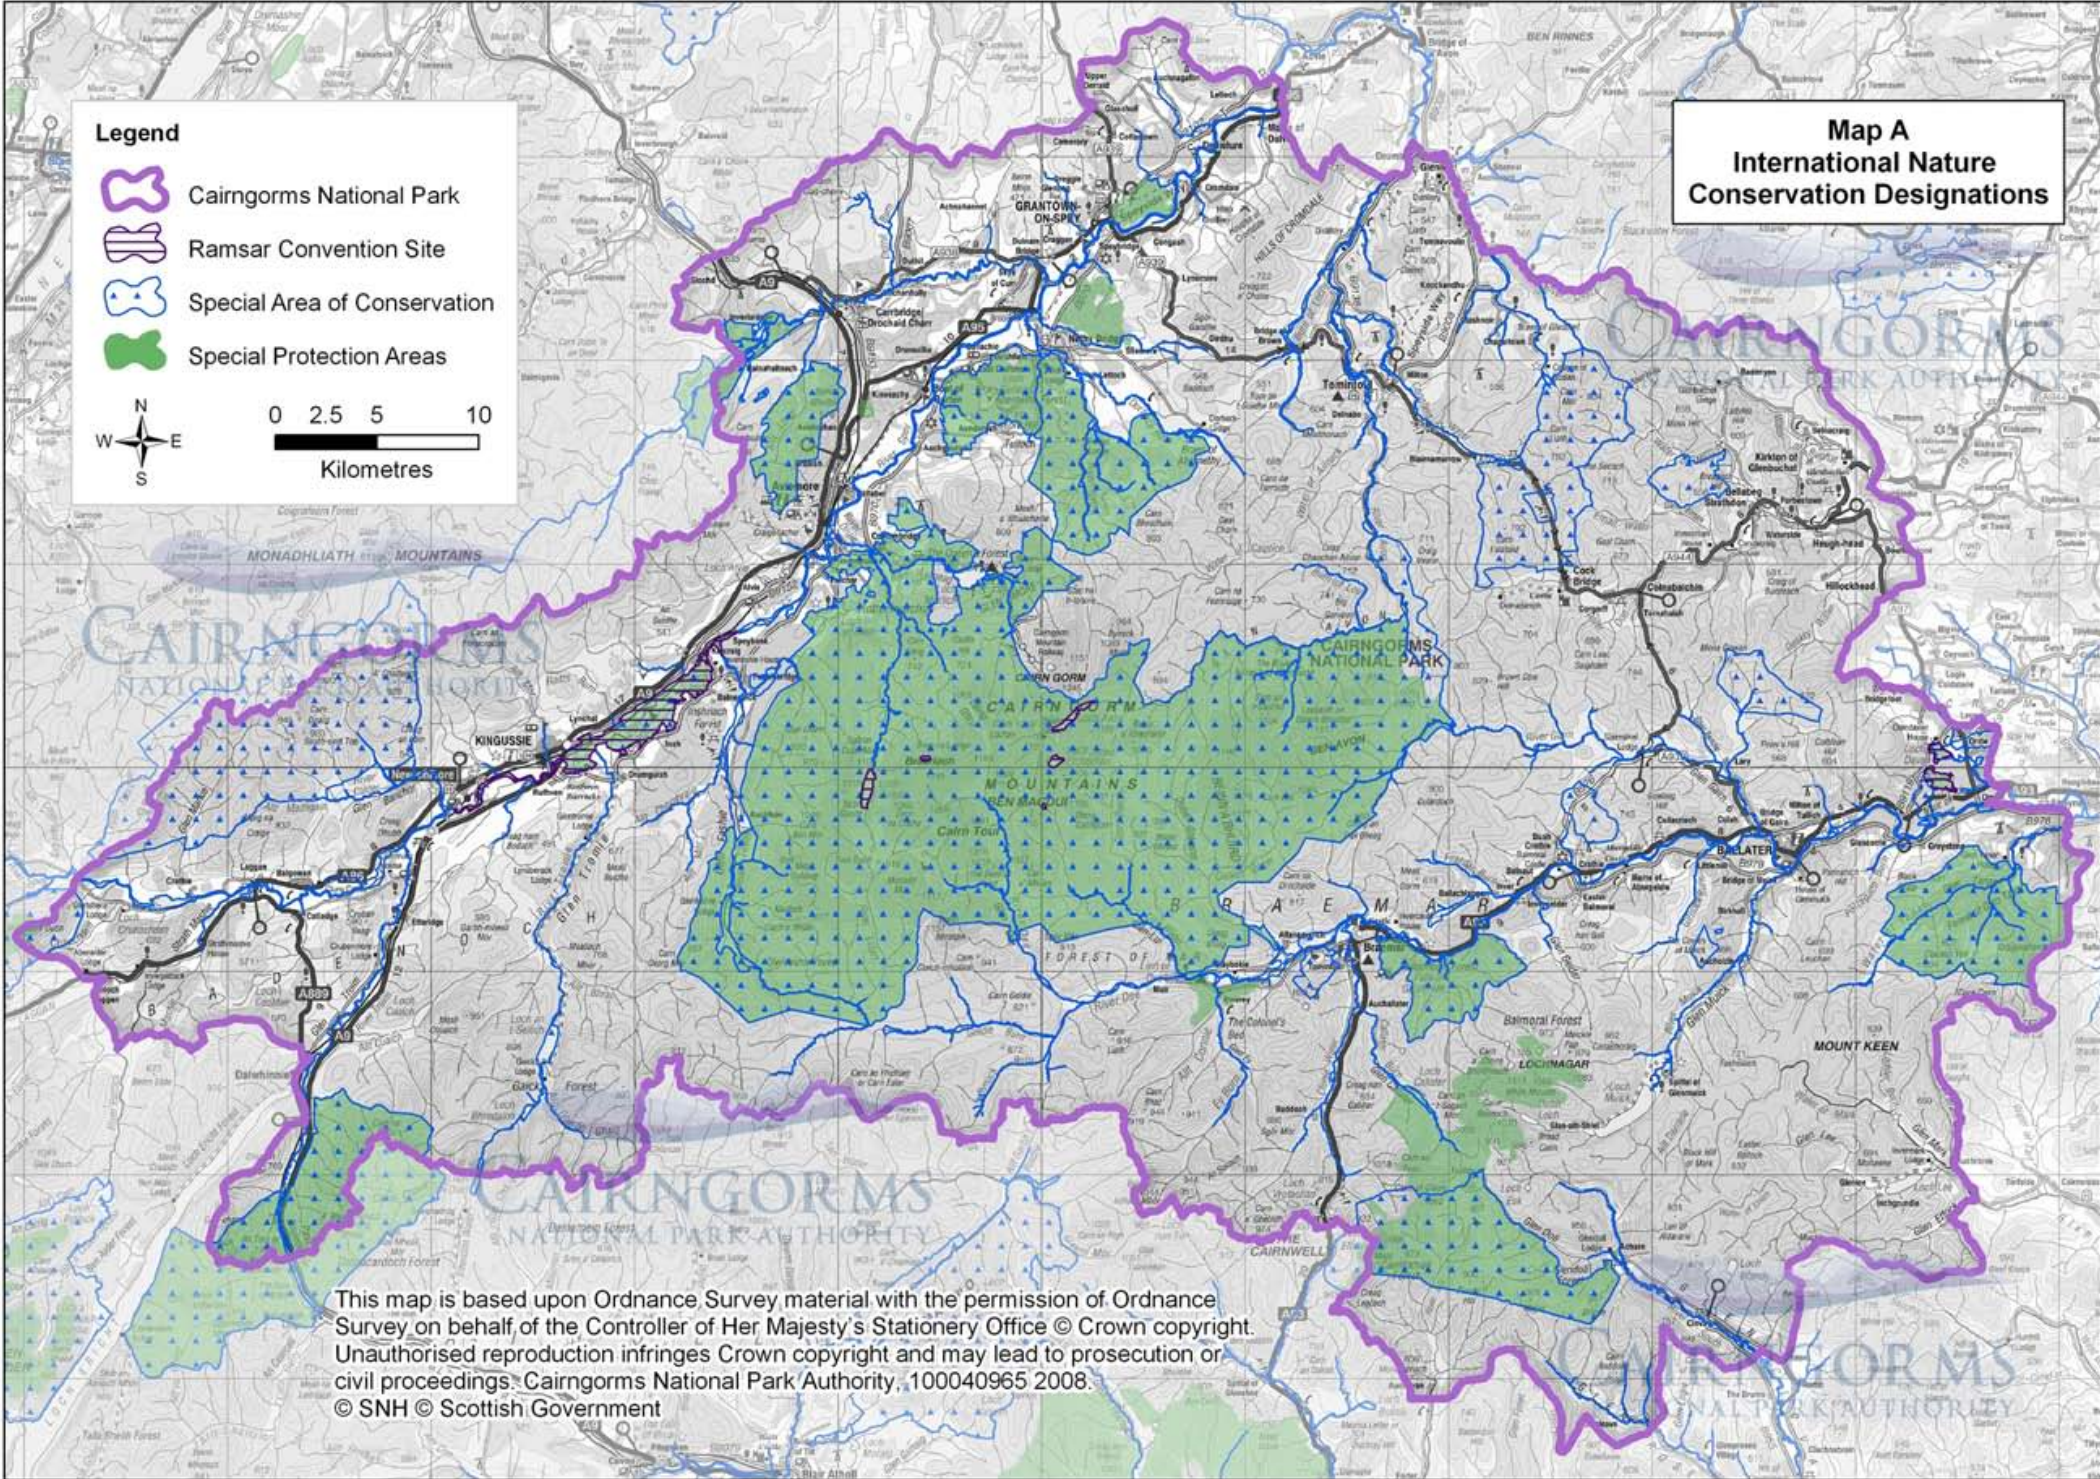

Map A
International Nature
Conservation Designations

Legend

-  Cairngorms National Park
-  Ramsar Convention Site
-  Special Area of Conservation
-  Special Protection Areas

N
 W — E
 S

0 2.5 5 10
 Kilometres

Map B
Sites of Special Scientific Interest and
National Nature Reserves

Legend

-  Cairngorms National Park
-  National Nature Reserve
-  Sites of Special Scientific Interest

N
W —+— E
S

0 2.5 5 10
Kilometres

Map C
Gardens and Designed
Landscapes and
National Scenic Areas

Legend

-  Cairngorms National Park
-  Gardens & Designed Landscapes
-  National Scenic Area

N
W —+— E
S

0 2.5 5 10
Kilometres

This map is based upon Ordnance Survey material with the permission of Ordnance Survey on behalf of the Controller of Her Majesty's Stationery Office © Crown copyright. Unauthorised reproduction infringes Crown copyright and may lead to prosecution or civil proceedings. Cairngorms National Park Authority, 100040965 2008. © SNH © Scottish Government

**Map D
Semi-Natural and Ancient
Woodland Inventories**

Legend

-  Cairngorms National Park
-  Semi-Natural Woodland Inventory
-  Ancient Woodland Inventory

N
W —+— E
S

0 2.5 5 10
Kilometres

This map is based upon Ordnance Survey material with the permission of Ordnance Survey on behalf of the Controller of Her Majesty's Stationery Office © Crown copyright. Unauthorised reproduction infringes Crown copyright and may lead to prosecution or civil proceedings. Cairngorms National Park Authority, 100040965 2008.
© SNH © Scottish Government