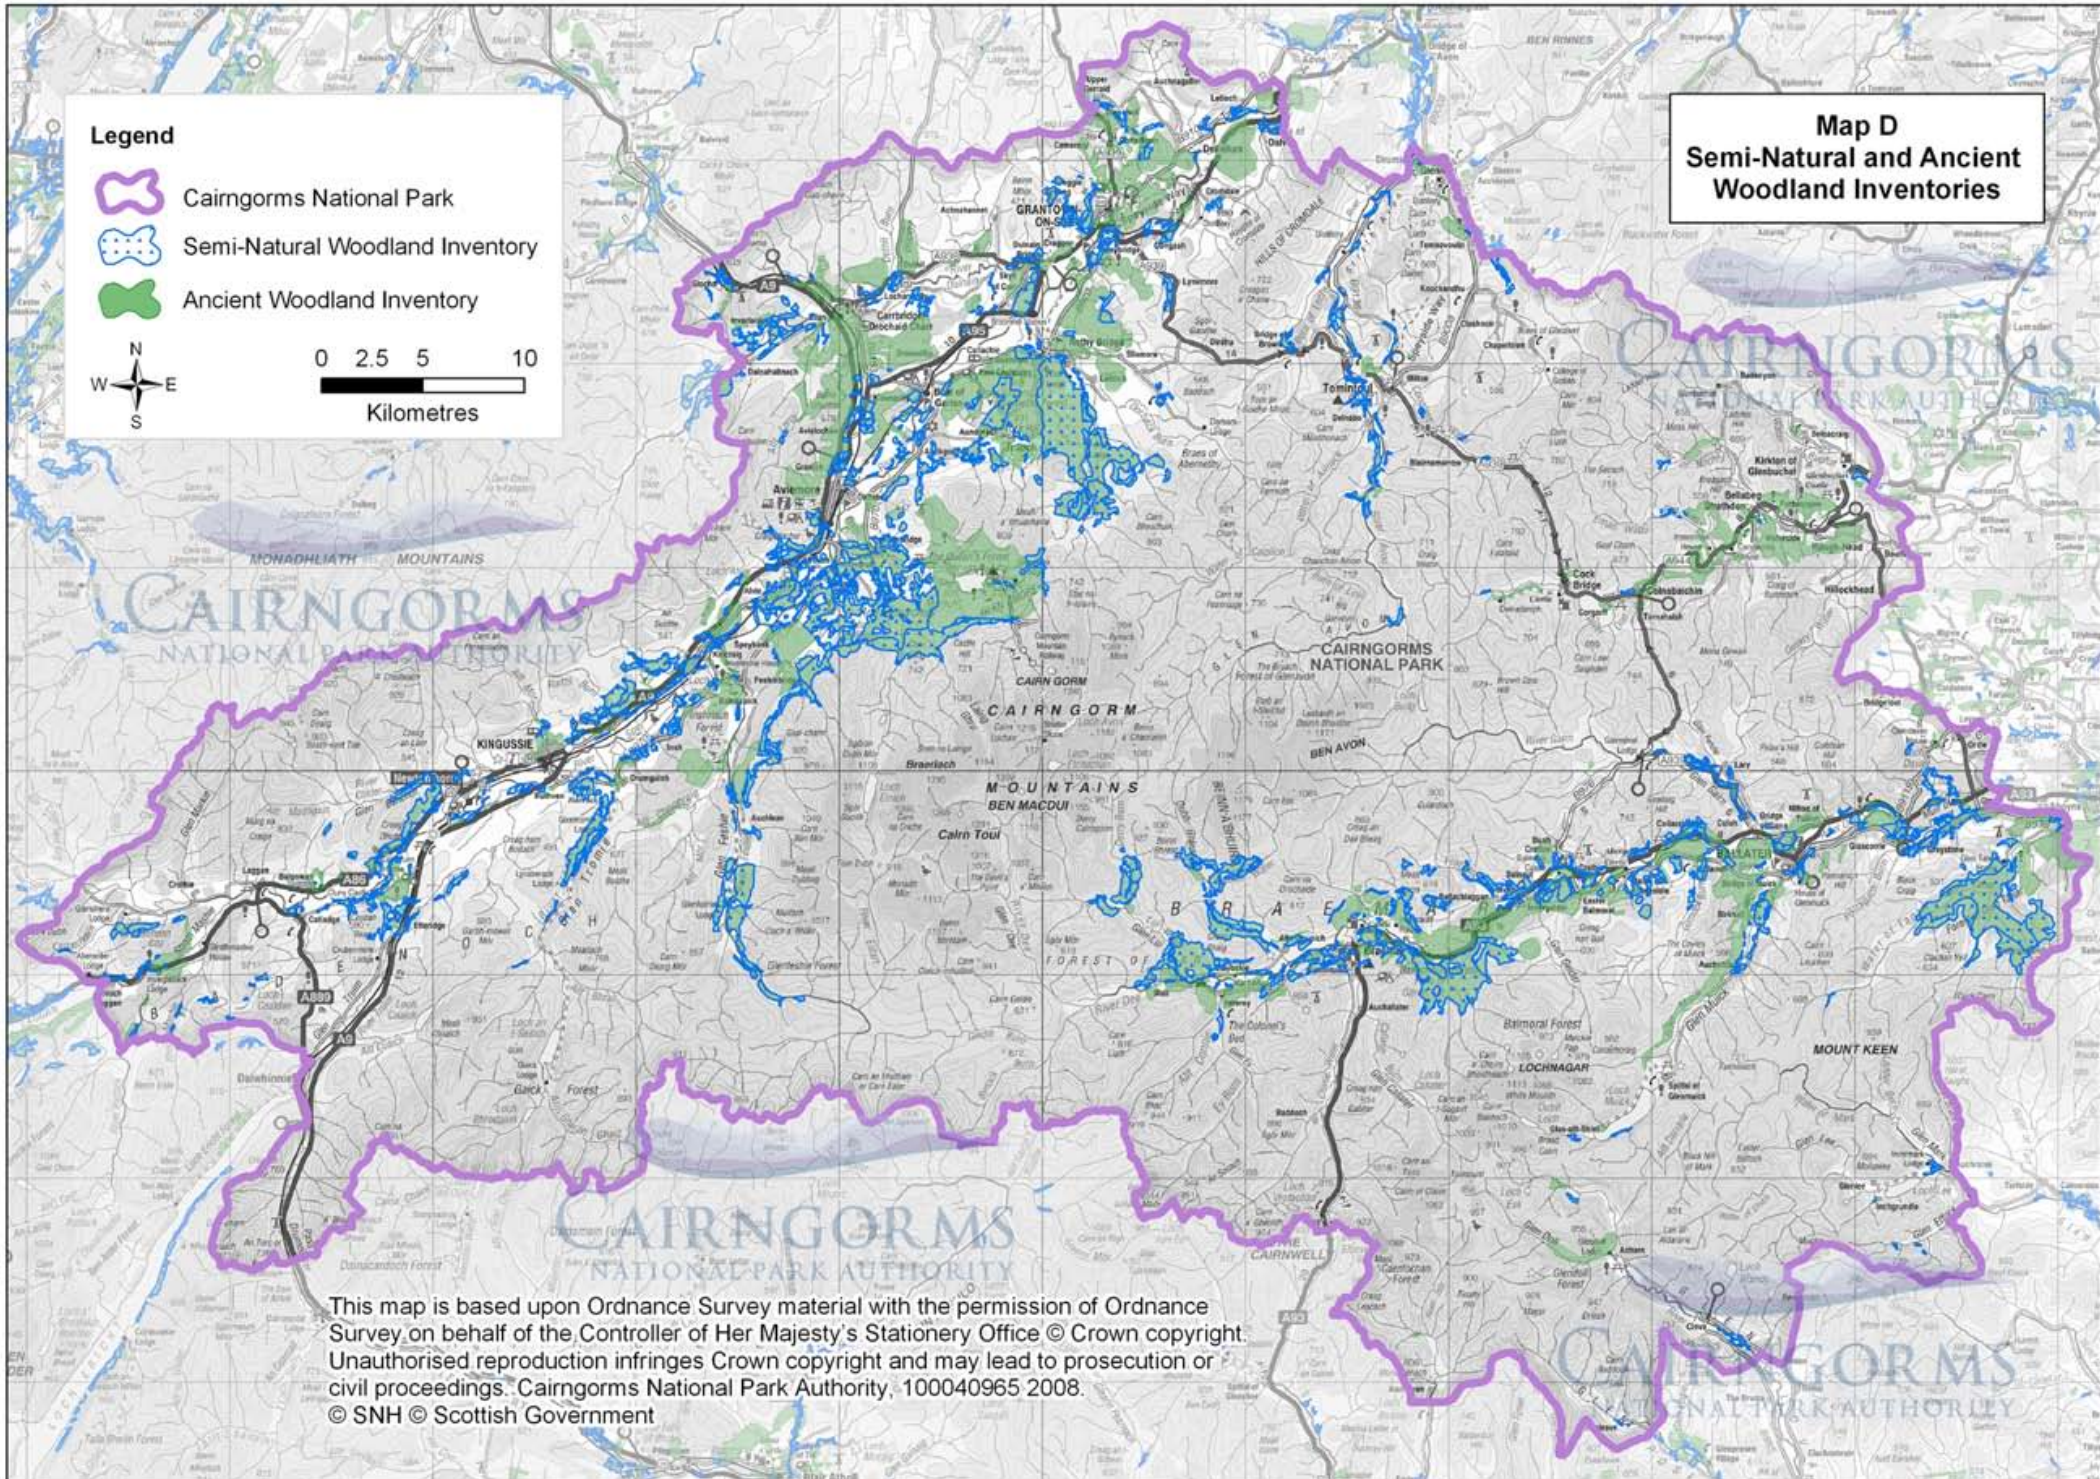

Map C
Gardens and Designed
Landscapes and
National Scenic Areas

Legend

-  Cairngorms National Park
-  Gardens & Designed Landscapes
-  National Scenic Area

N
W —+— E
S

0 2.5 5 10
Kilometres

This map is based upon Ordnance Survey material with the permission of Ordnance Survey on behalf of the Controller of Her Majesty's Stationery Office © Crown copyright. Unauthorised reproduction infringes Crown copyright and may lead to prosecution or civil proceedings. Cairngorms National Park Authority, 100040965 2008. © SNH © Scottish Government

**Map D
Semi-Natural and Ancient
Woodland Inventories**

Legend

-  Cairngorms National Park
-  Semi-Natural Woodland Inventory
-  Ancient Woodland Inventory

N
W —+— E
S

0 2.5 5 10
Kilometres

This map is based upon Ordnance Survey material with the permission of Ordnance Survey on behalf of the Controller of Her Majesty's Stationery Office © Crown copyright. Unauthorised reproduction infringes Crown copyright and may lead to prosecution or civil proceedings. Cairngorms National Park Authority, 100040965 2008.
© SNH © Scottish Government