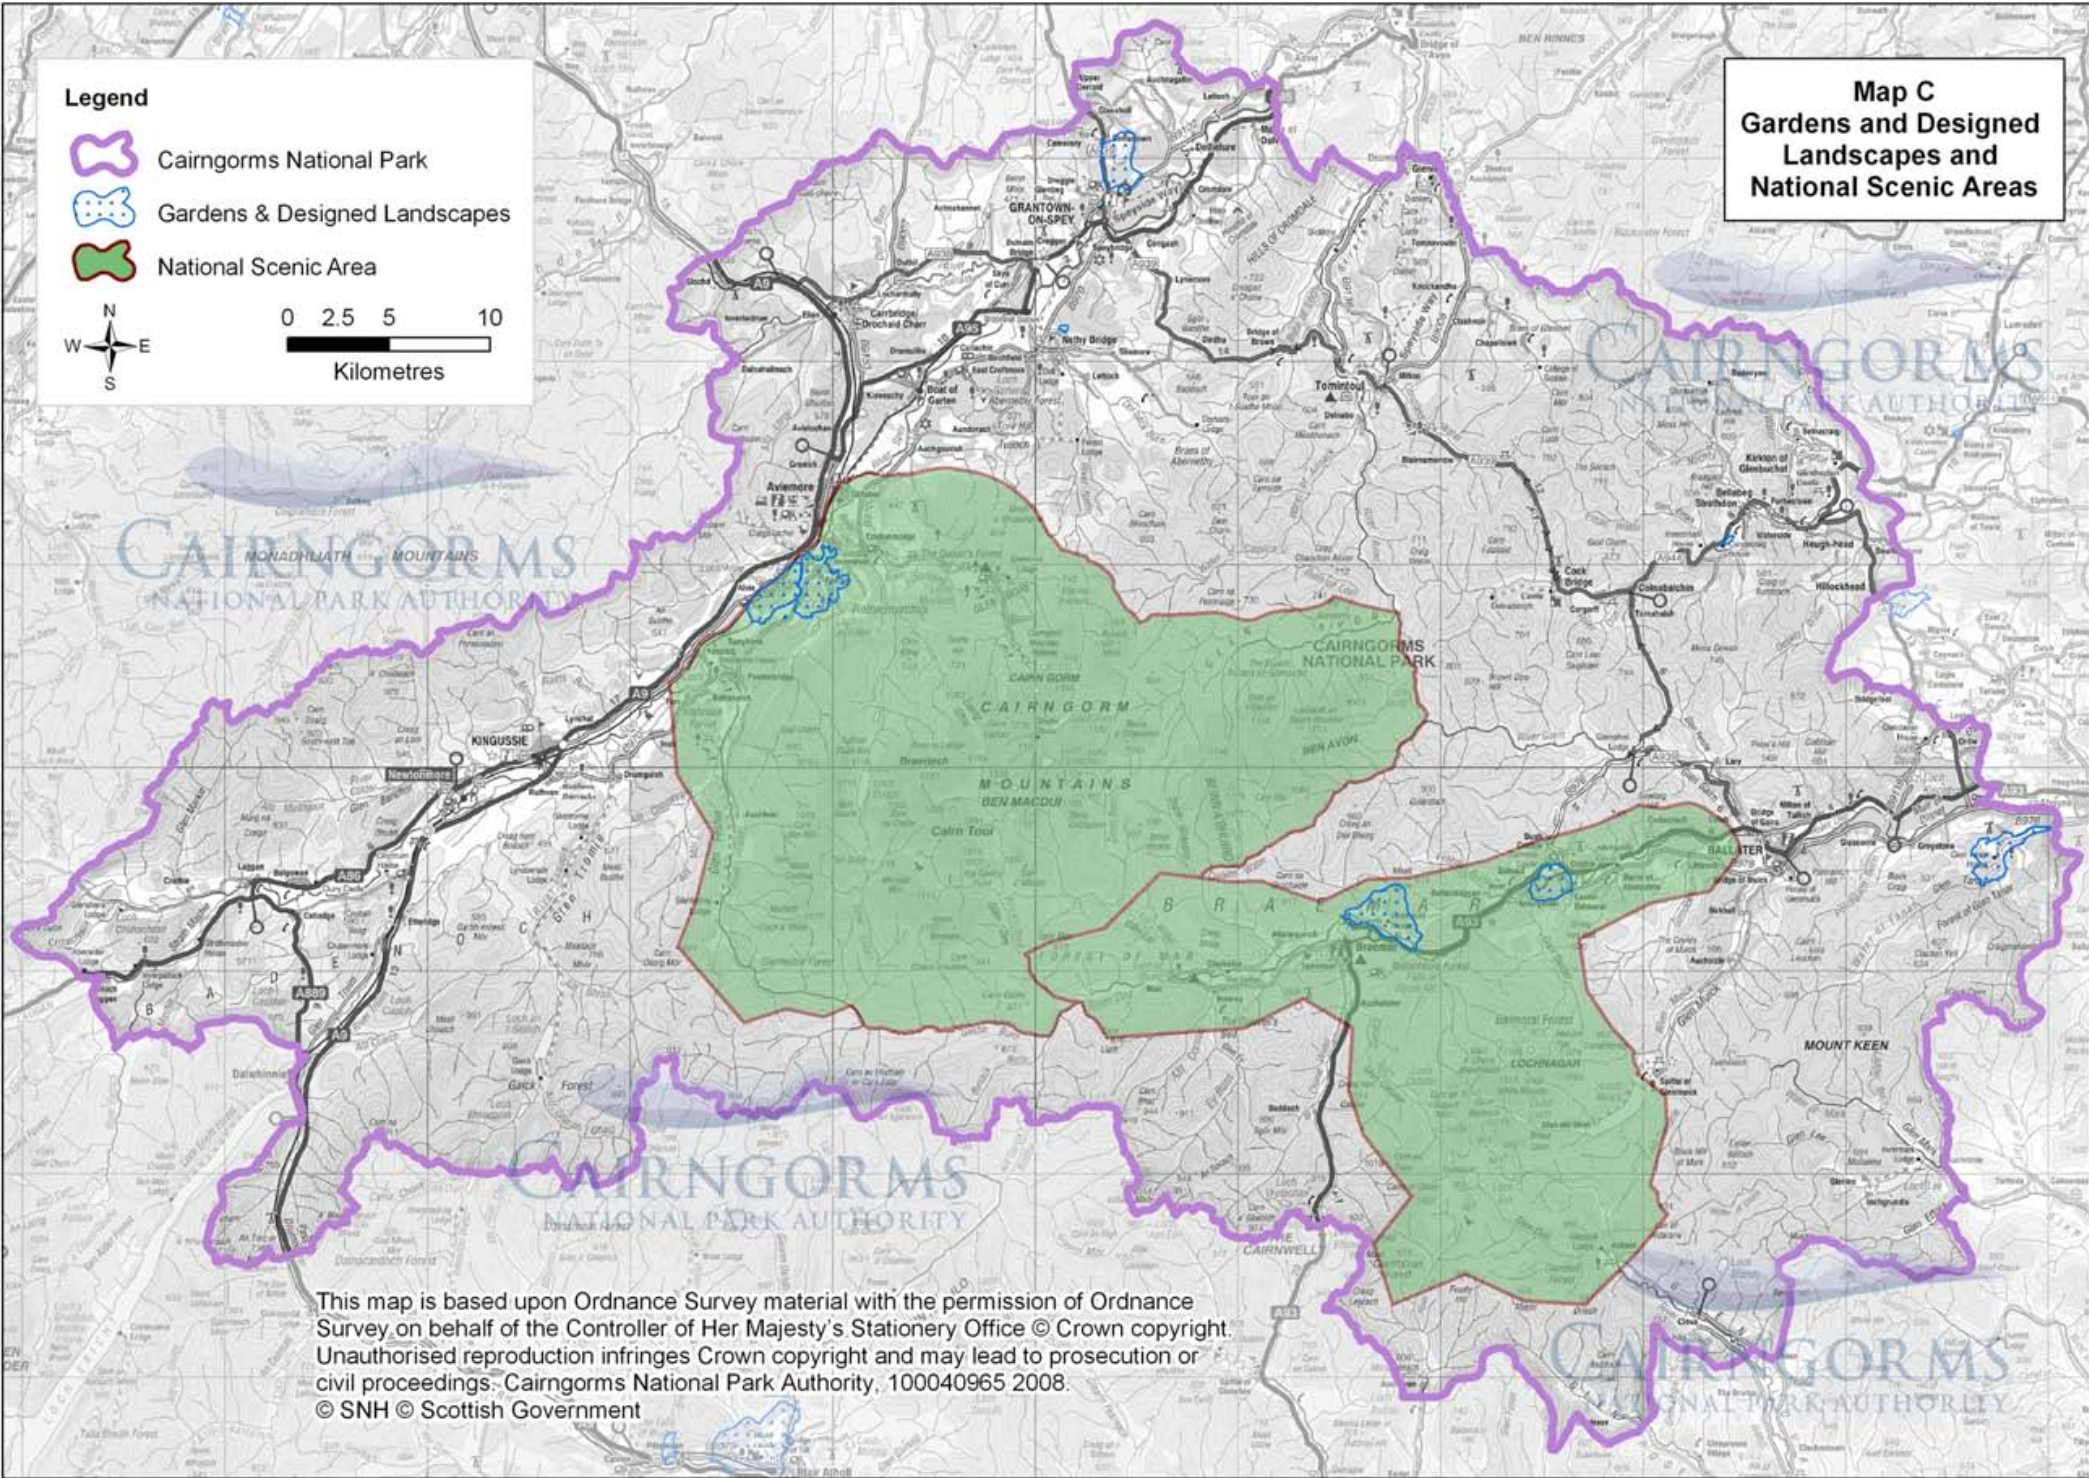

Map B
Sites of Special Scientific Interest and
National Nature Reserves

Legend

-  Cairngorms National Park
-  National Nature Reserve
-  Sites of Special Scientific Interest

N
W —+— E
S

0 2.5 5 10
Kilometres

This map is based upon Ordnance Survey material with the permission of Ordnance Survey on behalf of the Controller of Her Majesty's Stationery Office © Crown copyright. Unauthorised reproduction infringes Crown copyright and may lead to prosecution or civil proceedings. Cairngorms National Park Authority, 100040965 2008.
© SNH © Scottish Government

Map C
Gardens and Designed
Landscapes and
National Scenic Areas

Legend

-  Cairngorms National Park
-  Gardens & Designed Landscapes
-  National Scenic Area

N
W —+— E
S

0 2.5 5 10
Kilometres

This map is based upon Ordnance Survey material with the permission of Ordnance Survey on behalf of the Controller of Her Majesty's Stationery Office © Crown copyright. Unauthorised reproduction infringes Crown copyright and may lead to prosecution or civil proceedings. Cairngorms National Park Authority, 100040965 2008. © SNH © Scottish Government

**Map D
Semi-Natural and Ancient
Woodland Inventories**

Legend

-  Cairngorms National Park
-  Semi-Natural Woodland Inventory
-  Ancient Woodland Inventory

N
W —+— E
S

0 2.5 5 10
Kilometres

This map is based upon Ordnance Survey material with the permission of Ordnance Survey on behalf of the Controller of Her Majesty's Stationery Office © Crown copyright. Unauthorised reproduction infringes Crown copyright and may lead to prosecution or civil proceedings. Cairngorms National Park Authority, 100040965 2008.
© SNH © Scottish Government