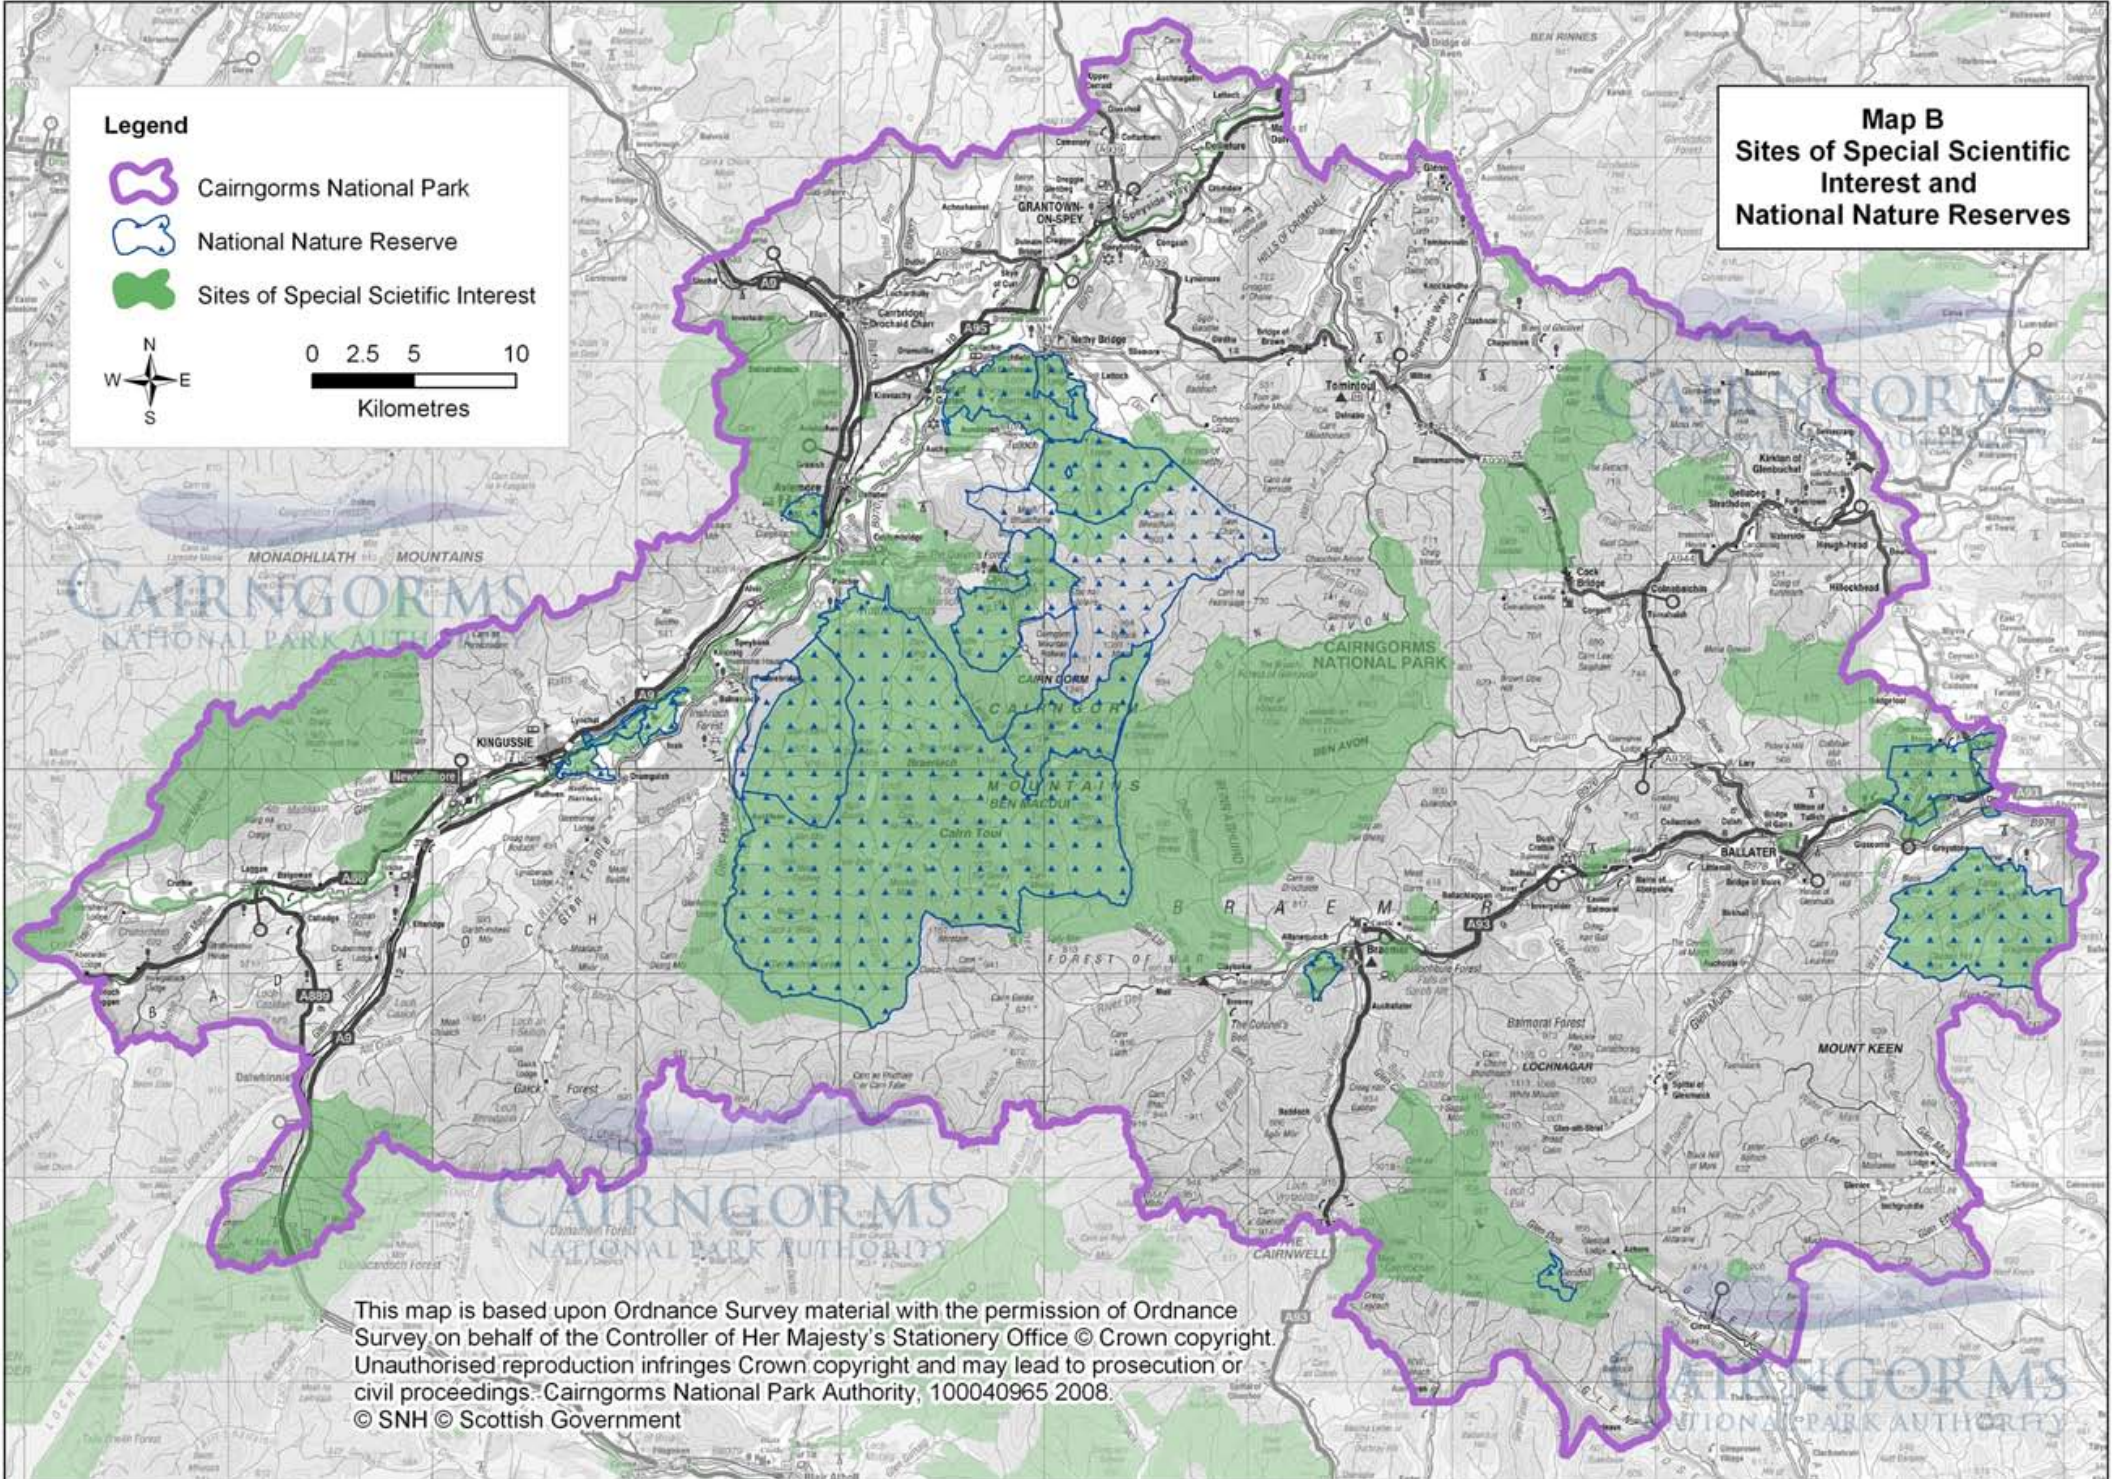

Map A
International Nature
Conservation Designations

Legend

-  Cairngorms National Park
-  Ramsar Convention Site
-  Special Area of Conservation
-  Special Protection Areas

N
 W — E
 S

0 2.5 5 10
 Kilometres

This map is based upon Ordnance Survey material with the permission of Ordnance Survey on behalf of the Controller of Her Majesty's Stationery Office © Crown copyright. Unauthorised reproduction infringes Crown copyright and may lead to prosecution or civil proceedings. Cairngorms National Park Authority, 100040965 2008.
 © SNH © Scottish Government

Map B
Sites of Special Scientific Interest and
National Nature Reserves

Legend

-  Cairngorms National Park
-  National Nature Reserve
-  Sites of Special Scientific Interest

N
W —+— E
S

0 2.5 5 10
Kilometres

Map C
Gardens and Designed
Landscapes and
National Scenic Areas

Legend

-  Cairngorms National Park
-  Gardens & Designed Landscapes
-  National Scenic Area

N
W —+— E
S

0 2.5 5 10
Kilometres

This map is based upon Ordnance Survey material with the permission of Ordnance Survey on behalf of the Controller of Her Majesty's Stationery Office © Crown copyright. Unauthorised reproduction infringes Crown copyright and may lead to prosecution or civil proceedings. Cairngorms National Park Authority, 100040965 2008. © SNH © Scottish Government